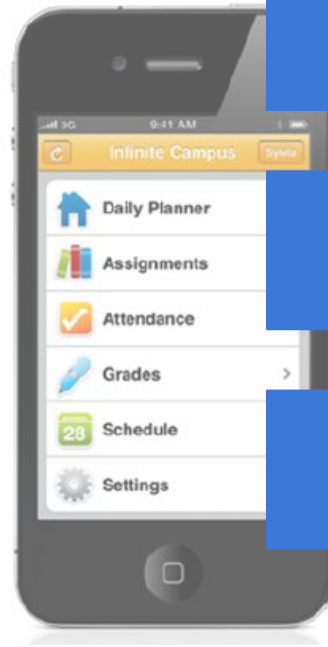

FAQ

- 1. Why do I need Parent Portal?** Parent Portal allows you to view your child's assignments, grades and attendance done in real time.
- 2. Do I need a special browser to use Parent Portal?** Parent Portal will work on any up-to-date browser.
- 3. What can I access using Parent Portal?**
 - a. Grades
 - b. Attendance
 - c. Assignments
 - d. Calendar
 - e. Schedule
 - f. Contact Preferences

Please view the video on how to claim your account by using the QR code or the link below.

<https://tinyurl.com/ychgk8k2>

Go Mobile.

Anytime, anywhere access. Get your Campus Portal info when you want it from your mobile device